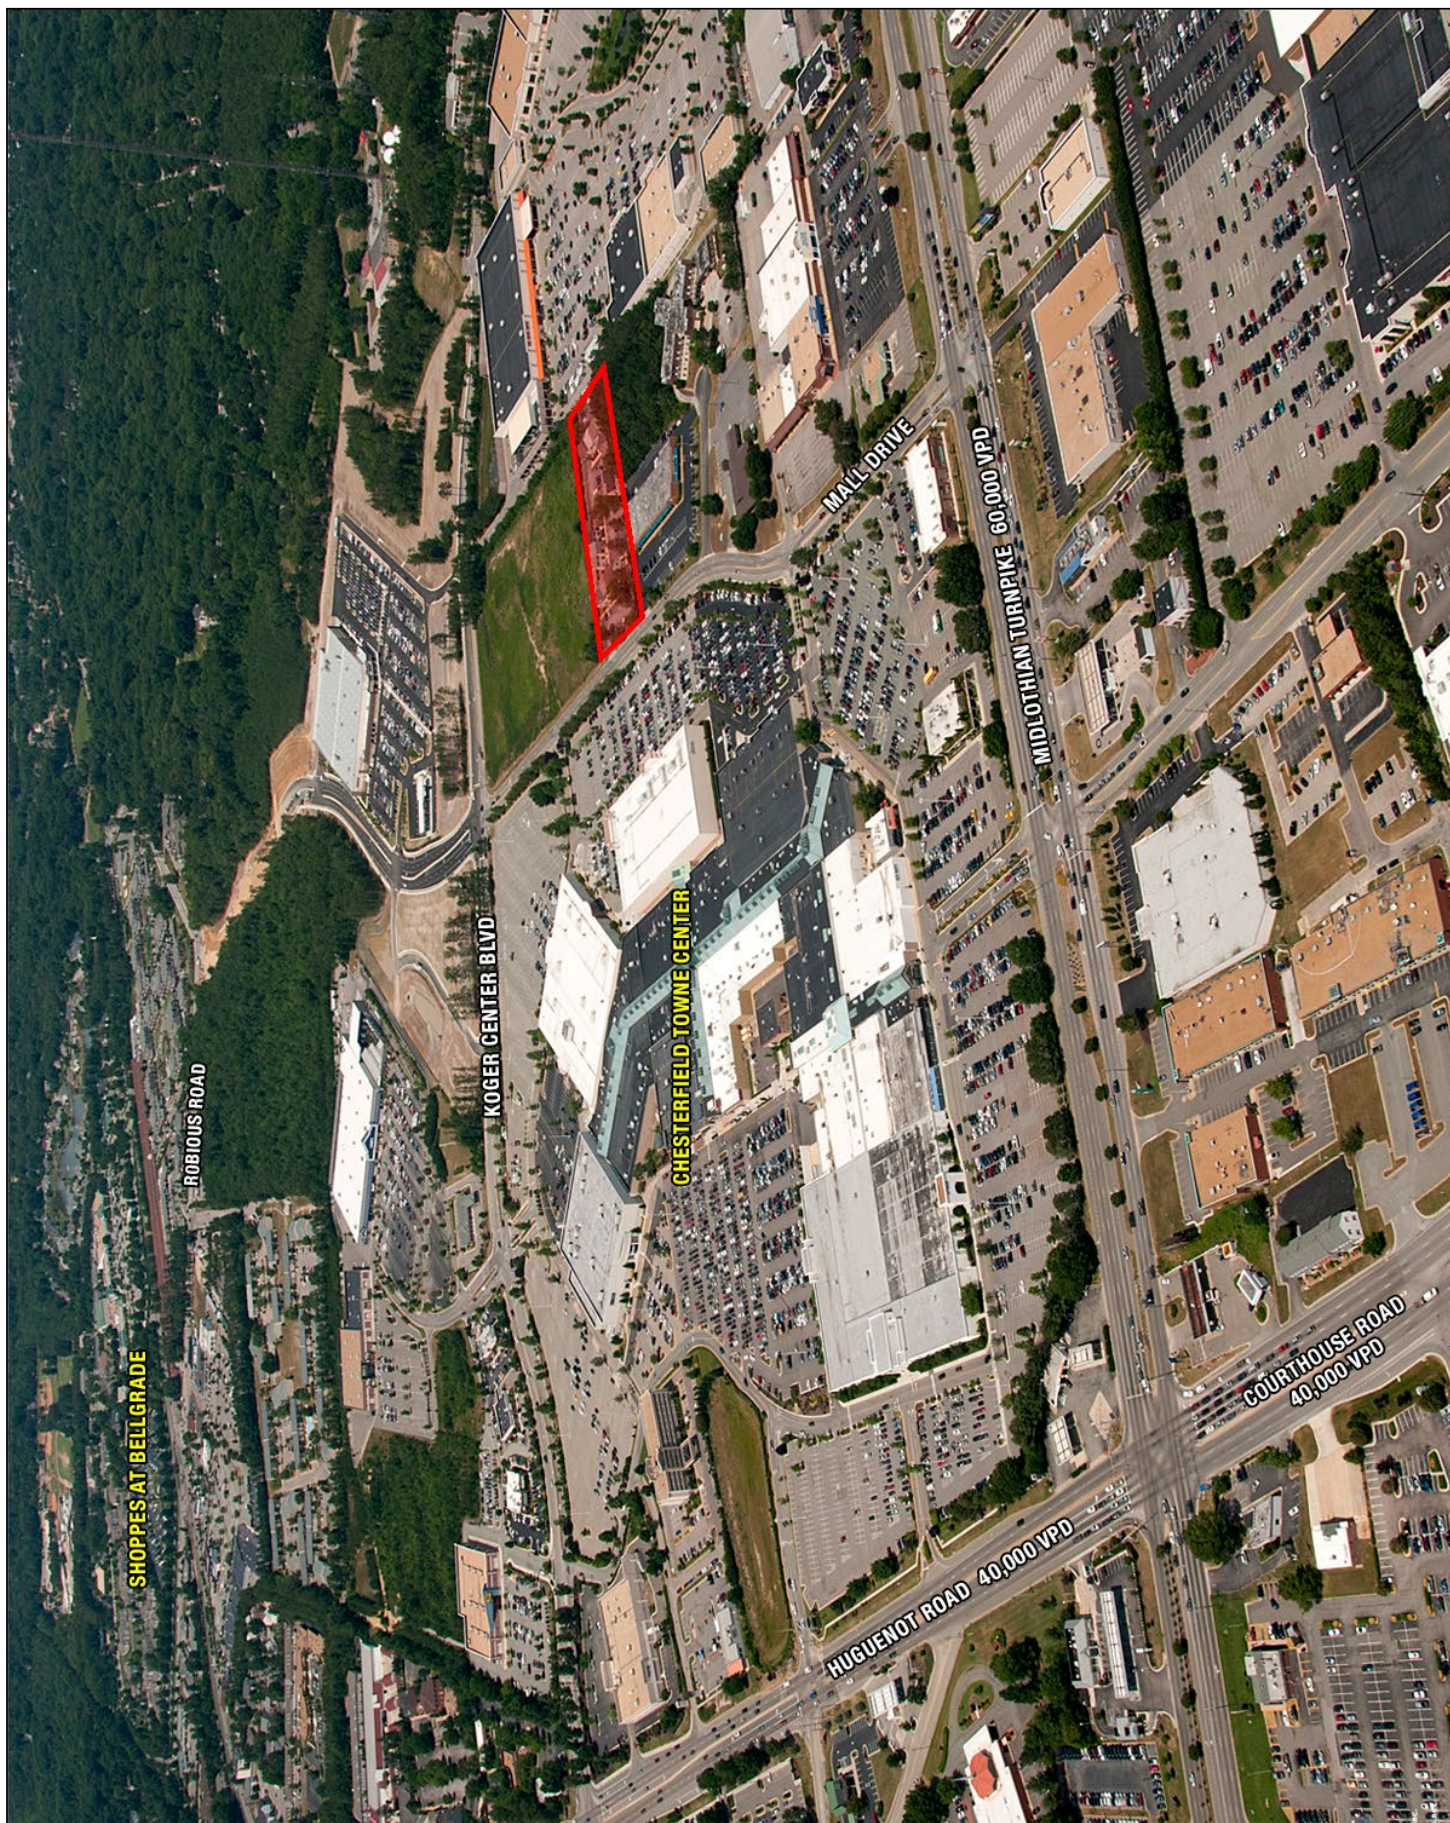

For Sale / Lease Office Condo

1249 Mall Drive | Midlothian, VA 23235

Information contained within is deemed reliable, but is not guaranteed. Subject to prior leasing.